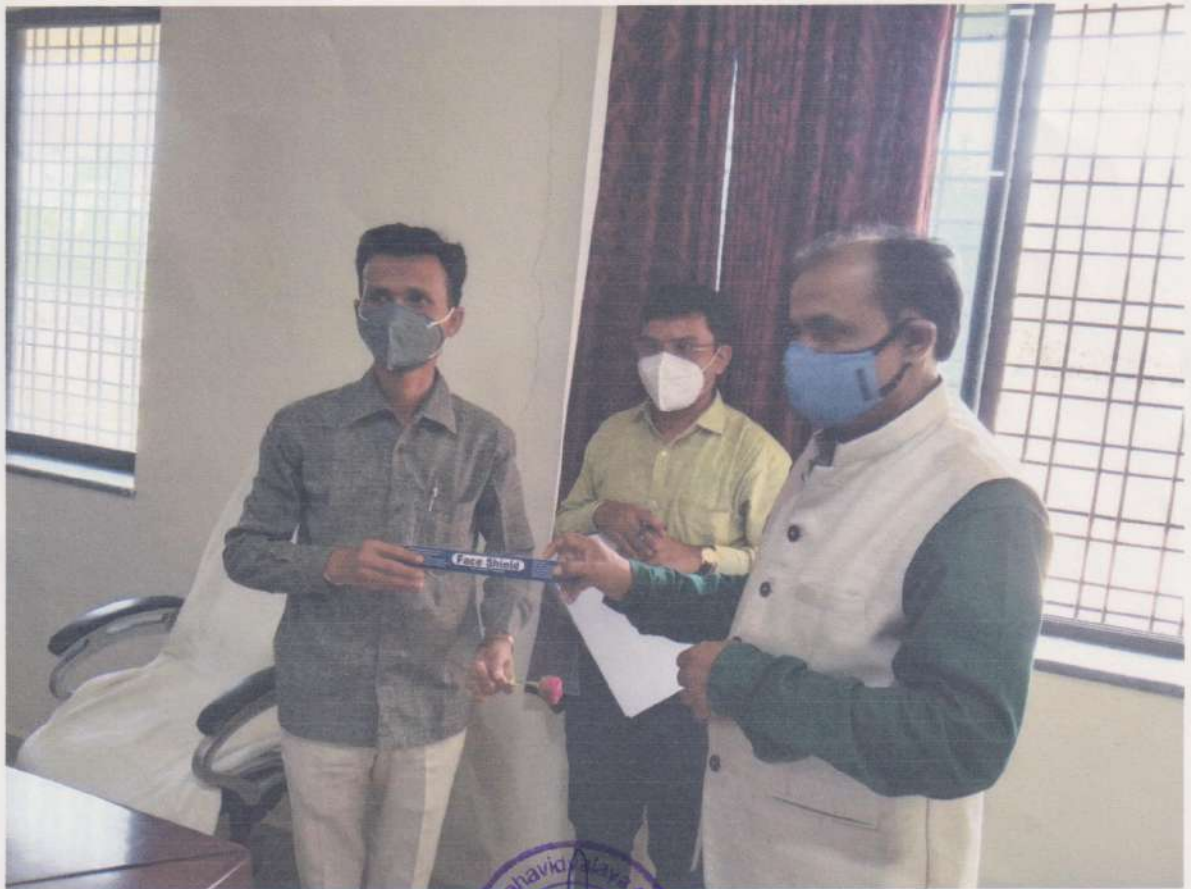

Distribution of faceshield at the hands of Dr. Jobi George , the Principal, Bhiwapur Mahavidyalaya Bhiwapur to Reporters in Bhiwapur Tehsil