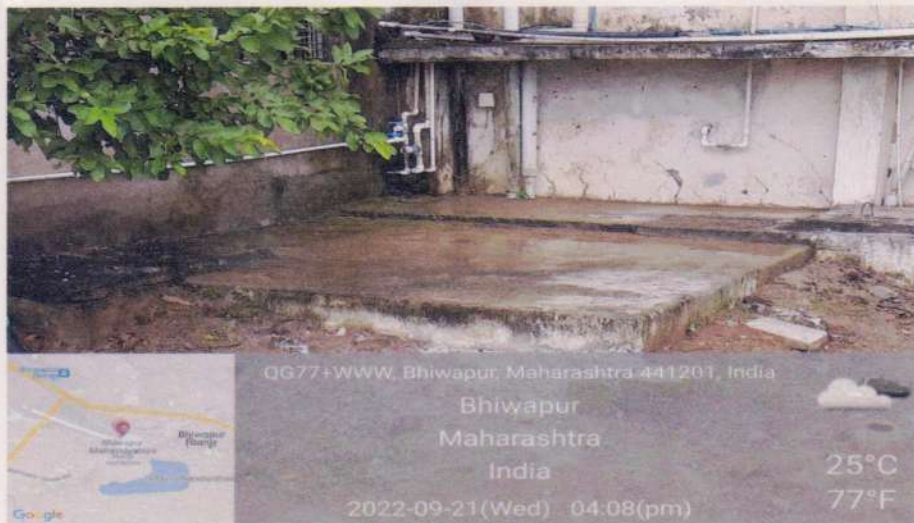

Backward Class Youth relief Committee's

BHIWAPUR MAHAVIDYALAYA, BHIWAPUR

Dist. Nagpur, Maharashtra 441201

Accredited with Grade 'B' (CGPA-2.54) by NAAC, Bengaluru

ISO-9001:2015

Water conservation facilities available in the Institution

Geo- tagged photos

Bore well /Open well recharge

Waste water Storage

[Signature]
PRINCIPAL
Bhiwapur Mahavidyalaya
Bhiwapur, Dist. Nagpur

Maintenance of water bodies and distribution system in the campus

[Signature]
PRINCIPAL
Bhiwapur Mahavidyalaya
Bhiwapur, Dist. Nagpur