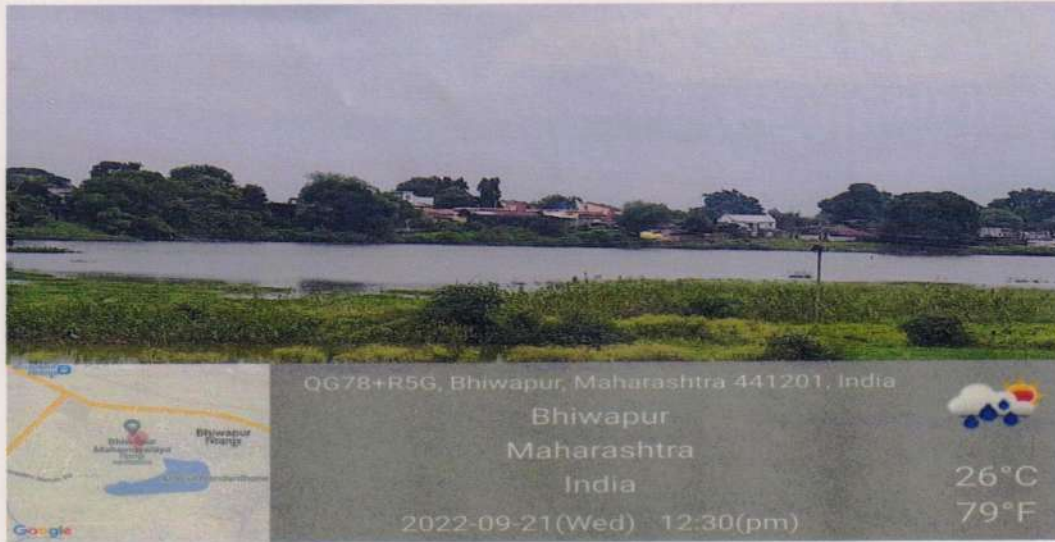

Geo- tagged photos

Bore well /Open well recharge

Waste water Storage

[Signature]
PRINCIPAL
Bhiwapur Mahavidyalaya
Bhiwapur, Dist. Nagpur

Maintenance of water bodies and distribution system in the campus

[Signature]
PRINCIPAL
Bhiwapur Mahavidyalaya
Bhiwapur, Dist. Nagpur